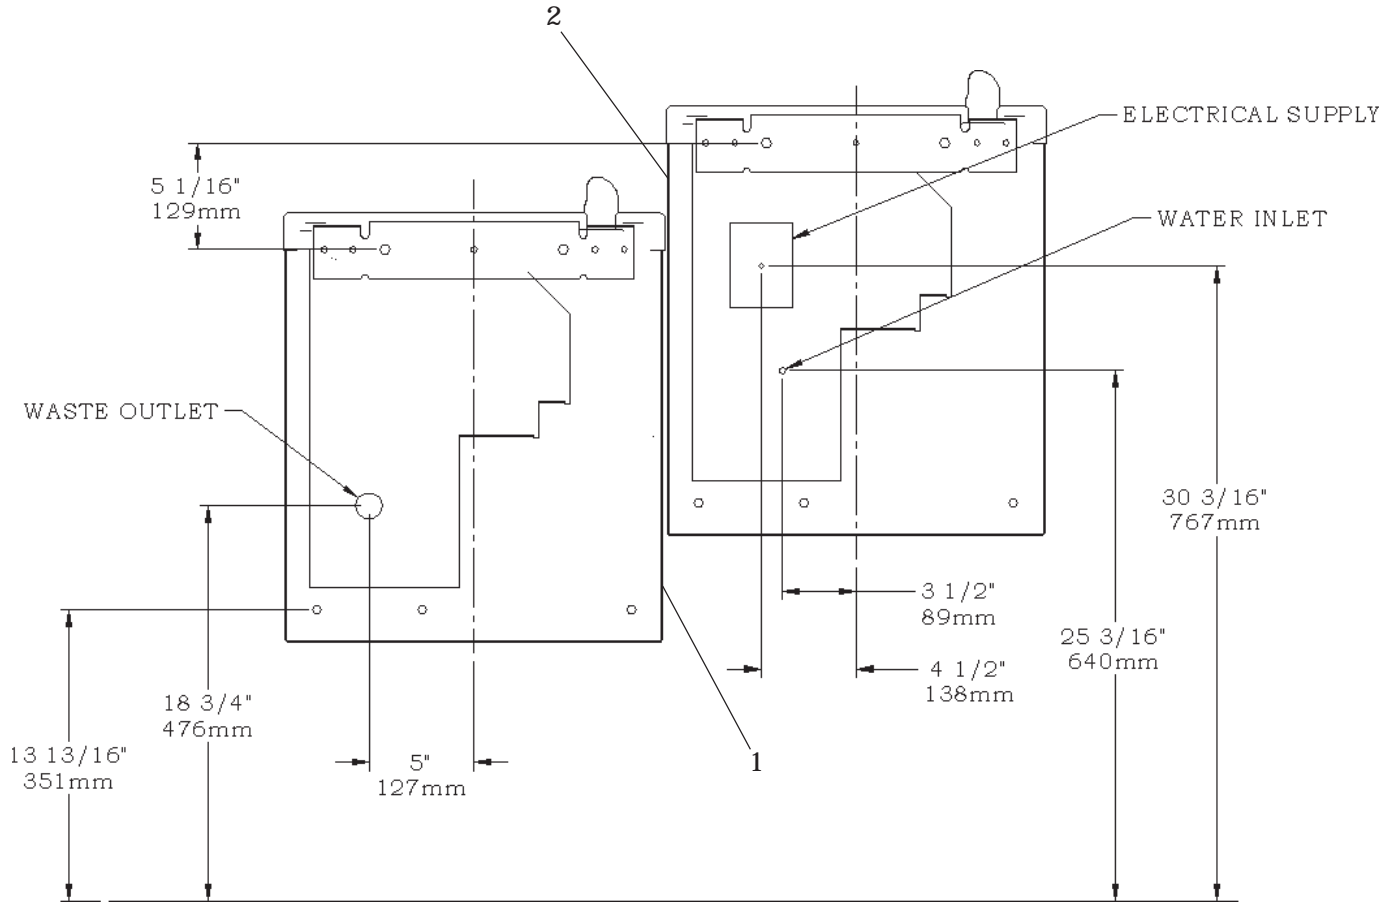

SUPPLEMENTAL SHEET

Use with 98070c - Owner's Manual For VRCTL8

VRCTLR PANEL PARTS LIST

| COLOR TABLE | | |
|---------------|---------------------|---------------------|
| PANEL COLOR | Item No. 1 Part No. | Item No. 2 Part No. |
| Stainless Stl | 28559C | 28562C |