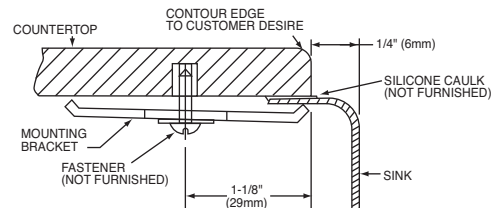

*Length is left to right. Width is front to back.

**Template and countertop mounting clips are packed with every sink.

Model MYSTIC211415 Illustrated

Model MYSTIC211420CB

Model MYSTIC211420CB
(Without Cutting Board)

CB2114 Cutting Board

Installation Profile

The template provided with each sink provides the only type of installation recommended by Elkay.

In keeping with our policy of continuing product improvement, Elkay reserves the right to change product specifications without notice. Please visit elkayusa.com for most current version of Elkay product specification sheets.