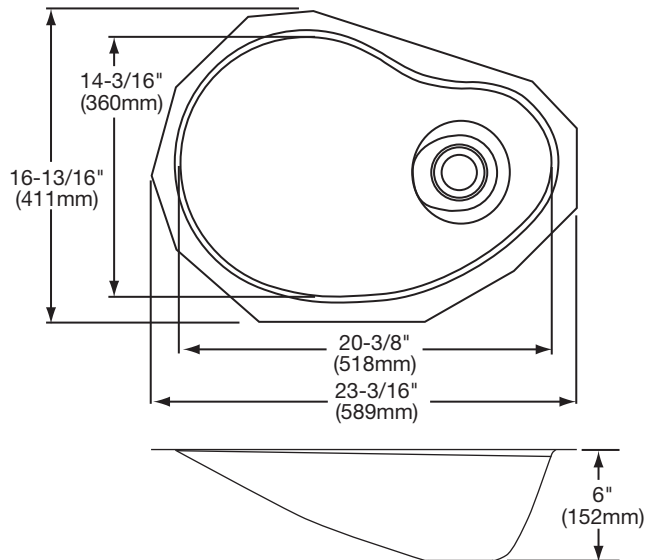

DESIGN FEATURES

Bowl Depth: 6" (152mm).

Finish: Exposed surfaces are polished to a lustrous satin finish.
Underside: Fully protected by heavy duty Sound Guard[®] under-coating designed to prevent condensation and dampen sound.

OPTIONAL ACCESSORIES

Drain: LK174 (MYSTIC211415), LK8 (MYSTIC211420CB), LK99 (MYSTIC211435CB).

SINK DIMENSIONS)*

Model Number	Overall		Inside Bowl			Cutout in Countertop	Minimum Cabinet Size
	L	W	L	W	D		
MYSTIC211415	23 ³ / ₁₆ (589mm)	16 ¹³ / ₁₆ (411mm)	20 ³ / ₈ (518mm)	14 ³ / ₁₆ (360mm)	6 (152mm)	See Template**	27 (686mm)
MYSTIC211420CB	23 ³ / ₁₆ (589mm)	16 ¹³ / ₁₆ (411mm)	20 ³ / ₈ (518mm)	14 ³ / ₁₆ (360mm)	6 (152mm)		27 (686mm)
MYSTIC211435CB	23 ³ / ₁₆ (589mm)	16 ¹³ / ₁₆ (411mm)	20 ³ / ₈ (518mm)	14 ³ / ₁₆ (360mm)	6 (152mm)		27 (686mm)

*Length is left to right. Width is front to back.

**Template and countertop mounting clips are packed with every sink.

Model MYSTIC211415 Illustrated

Model MYSTIC211420CB

Model MYSTIC211420CB
(Without Cutting Board)