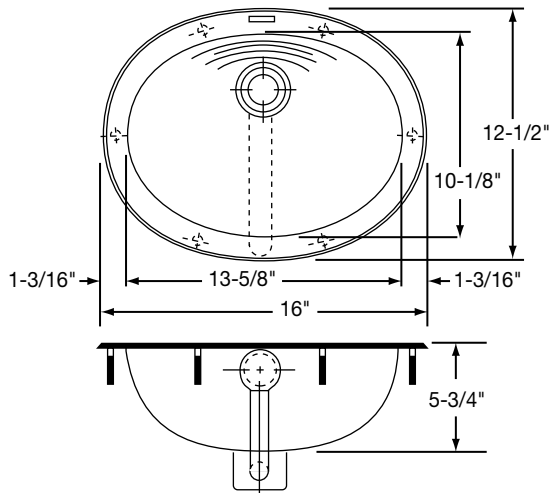

**DESIGN FEATURES**

Bowl Depth: 5-3/4".

Finish: Exposed surfaces are hand blended to a lustrous high-lighted Lasting Beauty satin finish.

Underside: Underside of sink is fully protected to prevent condensation and deaden sound.

**OTHER**

Drain Opening: 1-5/8", 2-1/4" O.D. at top of countersink.

Overflow: Sink comes with LKF293 Overflow Assembly.

This sink complies with ANSI Standard A112.19.3M.

Model LLVR1310

This sink is listed by the International Association of Plumbing and Mechanical Officials as meeting the requirements of the Uniform Plumbing Code.

**SINK DIMENSIONS (INCHES)\***

Model Number	Overall		Inside Bowl			With Overflow	Cutout in Countertop	Ship. Wt. Lbs.
	L	W	L	W	D			
LLVR1310	16	12 1/2	13 5/8	10 1/8	5 3/4	Yes	Use Sink Upside-Down as template and cut 5/16" INSIDE Sink Outline.	7

\*Length is left to right. Width is front to back.

Model LLVR1310 Illustrated

ALL DIMENSIONS IN INCHES, TO CONVERT TO MILLIMETERS MULTIPLY BY 25.4.

In keeping with our policy of continuing product improvement, Elkay reserves the right to change product specifications without notice.