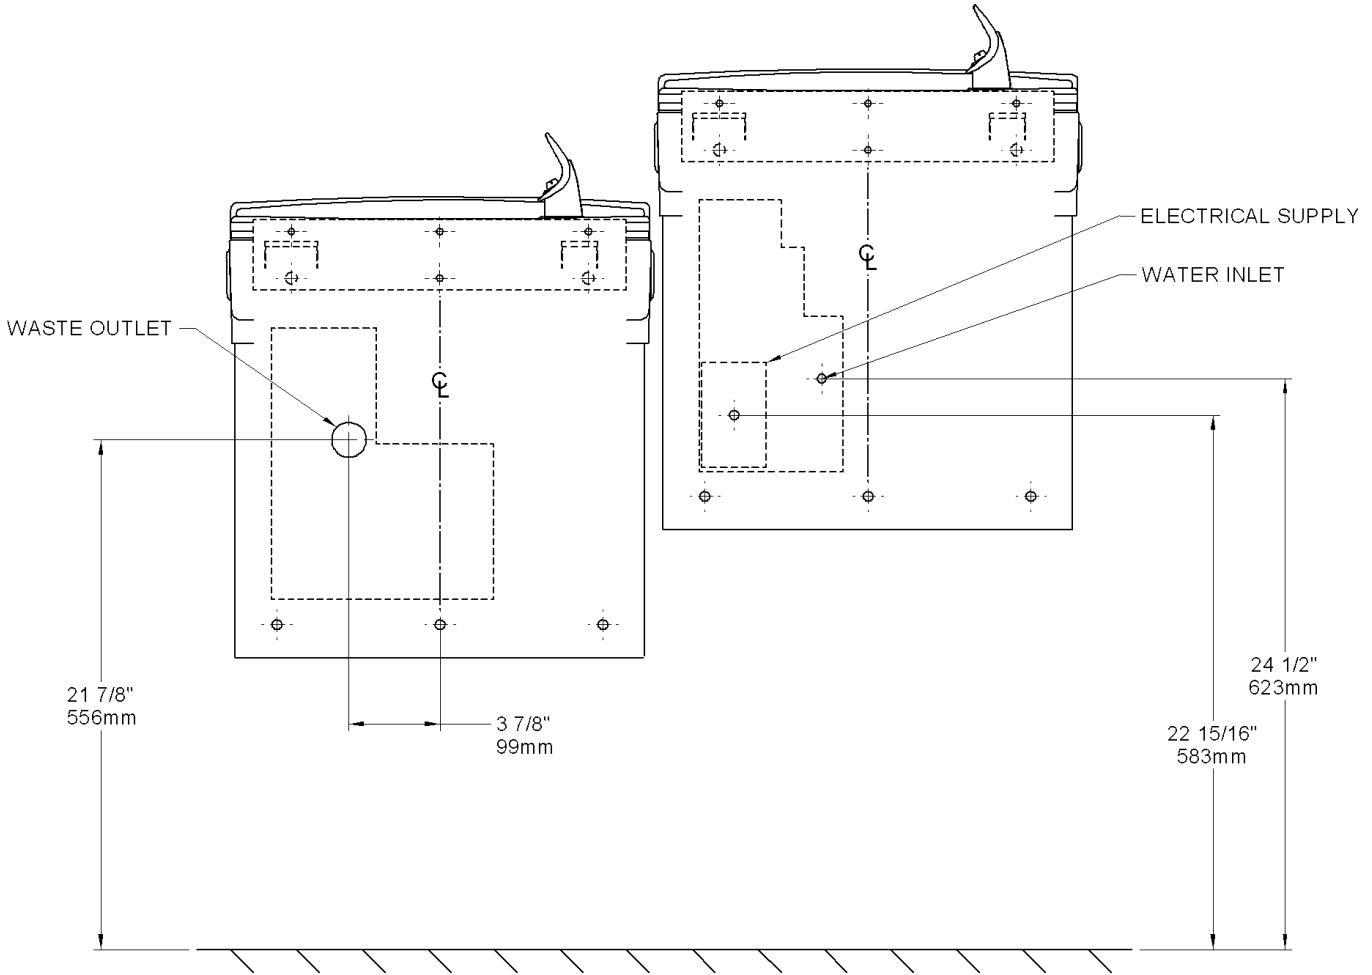

SUPPLEMENTAL SHEET
 Use with 97553C--Installation, Care & Use Manual

EZTLR PANEL -- PARTS LIST

COLOR TABLE		
PANEL COLOR	LEFT SIDE UNIT	RIGHT SIDE UNIT
Light Gray	27921C	27931C
Stainless Stl	27919C	27929C