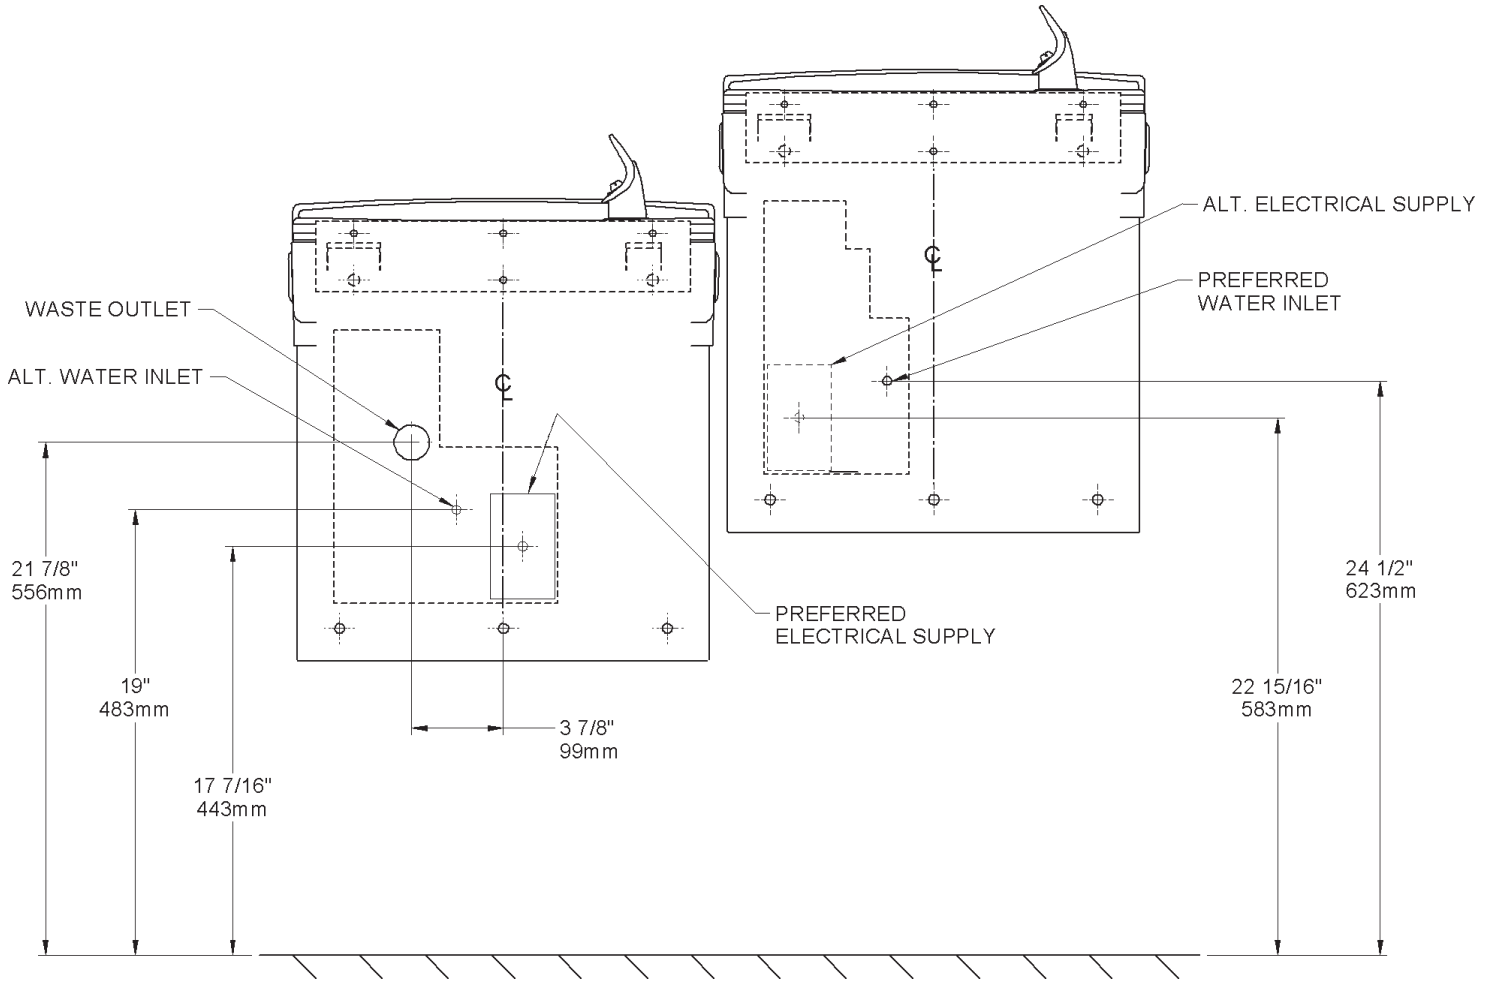

SUPPLEMENTAL SHEET
 Use with 98048C--Installation, Care & Use Manual

EZTLR PANEL -- PARTS LIST

COLOR TABLE		
PANEL COLOR	LEFT SIDE UNIT	RIGHT SIDE UNIT
Light Gray	27921C	27931C
Stainless Stl	27919C	27929C

REPAIR SERVICE INFORMATION TOLL FREE NUMBER 1-800-260-6640
 FOR PARTS, CONTACT YOUR LOCAL DISTRIBUTOR OR CALL 1.800.323.0620

ELKAY MANUFACTURING COMPANY • 2222 CAMDEN COURT • OAK BROOK, IL 60523 • 630.574.8484