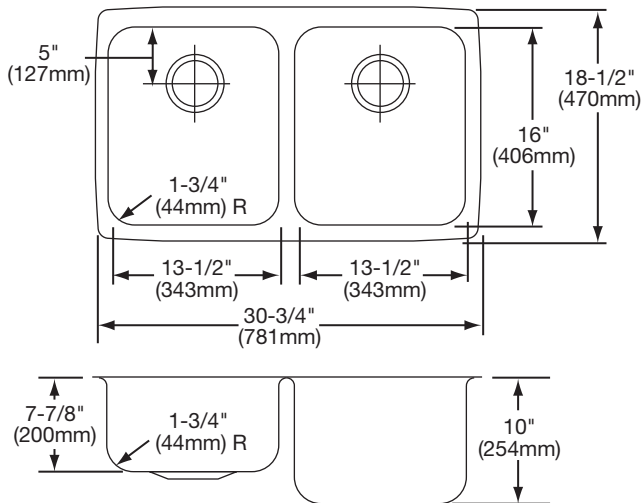

DESIGN FEATURES

Bowl Depths: 7-7/8" (200mm) (ELUH3118), 10" (254mm) (ELUH311810), 7-7/8" (254mm) shallow bowl, 10" (254mm) deep bowl (ELUH311810L/R).

Coved Corners: 1-3/4" (44mm) vertical and horizontal radius.

Model Number	Overall		Inside Left Bowl			Inside Right Bowl			Cutout in Countertop	Minimum Cabinet Size
	L	W	L	W	D	L	W	D		
ELUH3118	30 ³ / ₄ (781mm)	18 ¹ / ₂ (470mm)	13 ¹ / ₂ (343mm)	16 (406mm)	7 ⁷ / ₈ (200mm)	13 ¹ / ₂ (343mm)	16 (406mm)	7 ⁷ / ₈ (200mm)	See Template**	36 (914mm)
ELUH311810	30 ³ / ₄ (781mm)	18 ¹ / ₂ (470mm)	13 ¹ / ₂ (343mm)	16 (406mm)	10 (254mm)	13 ¹ / ₂ (343mm)	16 (406mm)	10 (254mm)		36 (914mm)
ELUH311810L	30 ³ / ₄ (781mm)	18 ¹ / ₂ (470mm)	13 ¹ / ₂ (343mm)	16 (406mm)	7 ⁷ / ₈ (200mm)	13 ¹ / ₂ (343mm)	16 (406mm)	10 (254mm)		36 (914mm)
ELUH311810R	30 ³ / ₄ (781mm)	18 ¹ / ₂ (470mm)	13 ¹ / ₂ (343mm)	16 (406mm)	10 (254mm)	13 ¹ / ₂ (343mm)	16 (406mm)	7 ⁷ / ₈ (200mm)		36 (914mm)
ELUH3118 (Statement Option)	30 ³ / ₄ (781mm)	18 ¹ / ₂ (470mm)	13 ¹ / ₂ (343mm)	16 (406mm)	7 ⁷ / ₈ (200mm)	13 ¹ / ₂ (343mm)	16 (406mm)	7 ⁷ / ₈ (200mm)		36 (914mm)
ELUH311810 (Statement Option)	30 ³ / ₄ (781mm)	18 ¹ / ₂ (470mm)	13 ¹ / ₂ (343mm)	16 (406mm)	10 (254mm)	13 ¹ / ₂ (343mm)	16 (406mm)	10 (254mm)		36 (914mm)

*Length is left to right. Width is front to back.

**Template is packed with every sink.

Model ELUH3118 Illustrated

Model ELUH311810 Illustrated

Model ELUH311810L Illustrated

Model ELUH311810R Illustrated