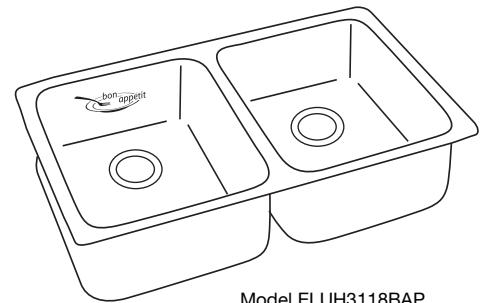

Drain Opening: 3-1/2" (89mm).

Note: All Elkay undermount sinks are designed to affix easily to the underside of any solid surface countertop.

These sinks comply with ASME A112.19.3-2008/CSA B 45.4-08.

Sink models ELUH3118, ELUH311810, ELUH311810L and ELUH311810R are listed by the International Association of Plumbing and Mechanical Officials as meeting the requirements of the Uniform Plumbing Code and the National Plumbing Code of Canada.

OPTIONAL STATEMENT FEATURE

Part No. Suffix for Statement Option	Pattern Name	Pattern Graphic	Pattern Style & Location
BAP	Bon Appetit		Patch – rear wall only in the left bowl
BLS	Blossom		Border – all around the sink bowls
CST	Cornerstone		Patch – rear wall only in the left bowl
GFT	Greek Fret		Border – all around the sink bowls
GRK	Garland Kitchen		Border – all around the sink bowls
VIN	Vino		Border – all around the sink bowls

Model ELUH3118

Model ELUH311810L

Model ELUH311810R

Model ELUH3118BAP

Installation Profile

The template provided with each sink provides the only type of installation recommended by Elkay.

SEE OTHER SIDE FOR PRODUCT DIMENSIONS.