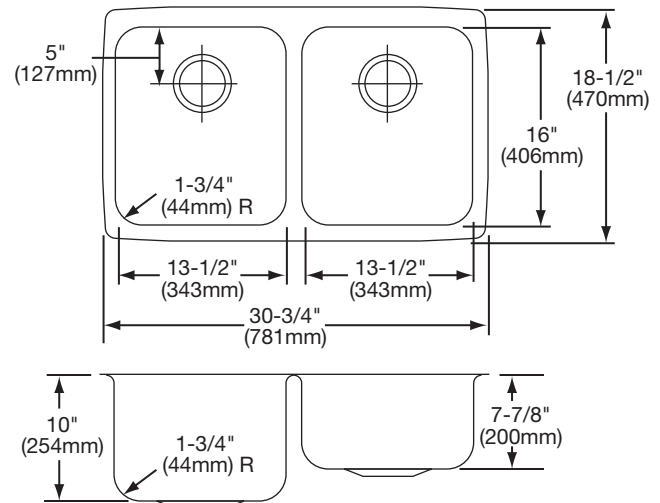

DESIGN FEATURES

Bowl Depths: 7-7/8" (200mm) (ELUH3118), 10" (254mm) (ELUH311810), 7-7/8" (254mm) shallow bowl, 10" (254mm) deep bowl (ELUH311810L/R).

Coved Corners: 1-3/4" (44mm) vertical and horizontal radius.

Model Number	Overall		Inside Left Bowl			Inside Right Bowl			Cutout in Countertop	Minimum Cabinet Size
	L	W	L	W	D	L	W	D		
ELUH3118	30 ³ / ₄ (781mm)	18 ¹ / ₂ (470mm)	13 ¹ / ₂ (343mm)	16 (406mm)	7 ⁷ / ₈ (200mm)	13 ¹ / ₂ (343mm)	16 (406mm)	7 ⁷ / ₈ (200mm)	See Template**	36 (914mm)
ELUH311810	30 ³ / ₄ (781mm)	18 ¹ / ₂ (470mm)	13 ¹ / ₂ (343mm)	16 (406mm)	10 (254mm)	13 ¹ / ₂ (343mm)	16 (406mm)	10 (254mm)		36 (914mm)
ELUH311810L	30 ³ / ₄ (781mm)	18 ¹ / ₂ (470mm)	13 ¹ / ₂ (343mm)	16 (406mm)	7 ⁷ / ₈ (200mm)	13 ¹ / ₂ (343mm)	16 (406mm)	10 (254mm)		36 (914mm)
ELUH311810R	30 ³ / ₄ (781mm)	18 ¹ / ₂ (470mm)	13 ¹ / ₂ (343mm)	16 (406mm)	10 (254mm)	13 ¹ / ₂ (343mm)	16 (406mm)	7 ⁷ / ₈ (200mm)		36 (914mm)
ELUH3118 (Statement Option)	30 ³ / ₄ (781mm)	18 ¹ / ₂ (470mm)	13 ¹ / ₂ (343mm)	16 (406mm)	7 ⁷ / ₈ (200mm)	13 ¹ / ₂ (343mm)	16 (406mm)	7 ⁷ / ₈ (200mm)		36 (914mm)
ELUH311810 (Statement Option)	30 ³ / ₄ (781mm)	18 ¹ / ₂ (470mm)	13 ¹ / ₂ (343mm)	16 (406mm)	10 (254mm)	13 ¹ / ₂ (343mm)	16 (406mm)	10 (254mm)		36 (914mm)

*Length is left to right. Width is front to back.

**Template is packed with every sink.

Model ELUH3118 Illustrated

Model ELUH311810 Illustrated

Model ELUH311810L Illustrated

Model ELUH311810R Illustrated