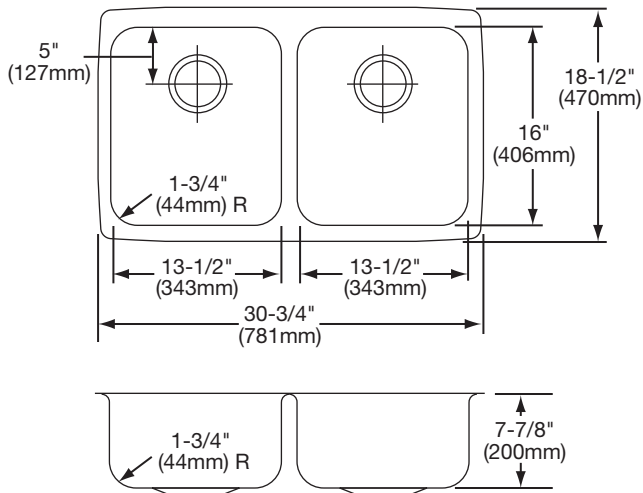

DESIGN FEATURES

Bowl Depths: 7-7/8" (200mm) (ELUH3118), 10" (254mm) (ELUH311810), 7-7/8" (254mm) shallow bowl, 10" (254mm) deep bowl (ELUH311810L/R).

Coved Corners: 1-3/4" (44mm) vertical and horizontal radius.

Elkay

elkayusa.com

2222 Camden Court
Oak Brook, IL 60523

Printed in U.S.A.
©2009 Elkay

(Rev. 4/09) 1-109G

**Gourmet® Undermount Double Bowl Sink
Model ELUH3118 Series**

**ELKAY®
SPECIFICATIONS**

SINK DIMENSIONS*

Model Number	Overall		Inside Left Bowl			Inside Right Bowl			Cutout in Countertop	Minimum Cabinet Size
	L	W	L	W	D	L	W	D		
ELUH3118	30 ³ / ₄ (781mm)	18 ¹ / ₂ (470mm)	13 ¹ / ₂ (343mm)	16 (406mm)	7 ⁷ / ₈ (200mm)	13 ¹ / ₂ (343mm)	16 (406mm)	7 ⁷ / ₈ (200mm)	See Template**	36 (914mm)
ELUH311810	30 ³ / ₄ (781mm)	18 ¹ / ₂ (470mm)	13 ¹ / ₂ (343mm)	16 (406mm)	10 (254mm)	13 ¹ / ₂ (343mm)	16 (406mm)	10 (254mm)		36 (914mm)
ELUH311810L	30 ³ / ₄ (781mm)	18 ¹ / ₂ (470mm)	13 ¹ / ₂ (343mm)	16 (406mm)	7 ⁷ / ₈ (200mm)	13 ¹ / ₂ (343mm)	16 (406mm)	10 (254mm)		36 (914mm)
ELUH311810R	30 ³ / ₄ (781mm)	18 ¹ / ₂ (470mm)	13 ¹ / ₂ (343mm)	16 (406mm)	10 (254mm)	13 ¹ / ₂ (343mm)	16 (406mm)	7 ⁷ / ₈ (200mm)		36 (914mm)
ELUH3118 (Statement Option)	30 ³ / ₄ (781mm)	18 ¹ / ₂ (470mm)	13 ¹ / ₂ (343mm)	16 (406mm)	7 ⁷ / ₈ (200mm)	13 ¹ / ₂ (343mm)	16 (406mm)	7 ⁷ / ₈ (200mm)		36 (914mm)
ELUH311810 (Statement Option)	30 ³ / ₄ (781mm)	18 ¹ / ₂ (470mm)	13 ¹ / ₂ (343mm)	16 (406mm)	10 (254mm)	13 ¹ / ₂ (343mm)	16 (406mm)	10 (254mm)		36 (914mm)

*Length is left to right. Width is front to back.

**Template is packed with every sink.

Model ELUH3118 Illustrated

Model ELUH311810 Illustrated

Model ELUH311810L Illustrated

Model ELUH311810R Illustrated