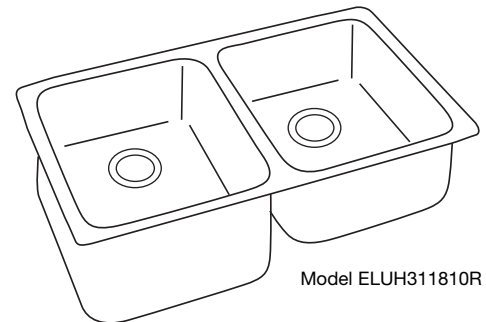

OPTIONAL STATEMENT FEATURE

Part No. Suffix for Statement Option	Pattern Name	Pattern Graphic	Pattern Style & Location
BAP	Bon Appetit		Patch – rear wall only in the left bowl
BLS	Blossom		Border – all around the sink bowls
CST	Cornerstone		Patch – rear wall only in the left bowl
GFT	Greek Fret		Border – all around the sink bowls
GRK	Garland Kitchen		Border – all around the sink bowls
VIN	Vino		Border – all around the sink bowls

Model ELUH3118

Model ELUH311810L

Model ELUH311810R

Model ELUH3118BAP

Installation Profile

The template provided with each sink provides the only type of installation recommended by Elkay.

SEE OTHER SIDE FOR PRODUCT DIMENSIONS.