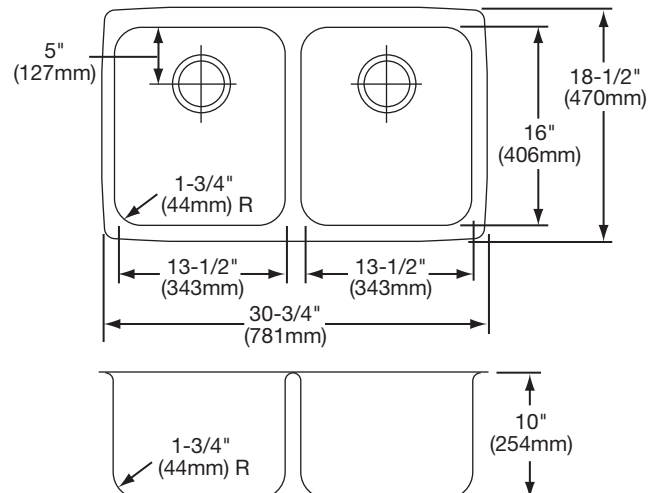

DESIGN FEATURES

Bowl Depths: 7-7/8" (200mm) (ELUH3118), 10" (254mm) (ELUH311810), 7-7/8" (254mm) shallow bowl, 10" (254mm) deep bowl (ELUH311810L/R).

Coved Corners: 1-3/4" (44mm) vertical and horizontal radius.

Elkay

elkayusa.com

2222 Camden Court
Oak Brook, IL 60523

Printed in U.S.A.
©2009 Elkay

(Rev. 4/09) 1-109G

**Gourmet® Undermount Double Bowl Sink
Model ELUH3118 Series**

**ELKAY®
SPECIFICATIONS**

SINK DIMENSIONS*

Model Number	Overall		Inside Left Bowl			Inside Right Bowl			Cutout in Countertop	Minimum Cabinet Size
	L	W	L	W	D	L	W	D		
ELUH3118	30 ³ / ₄ (781mm)	18 ¹ / ₂ (470mm)	13 ¹ / ₂ (343mm)	16 (406mm)	7 ⁷ / ₈ (200mm)	13 ¹ / ₂ (343mm)	16 (406mm)	7 ⁷ / ₈ (200mm)	See Template**	36 (914mm)
ELUH311810	30 ³ / ₄ (781mm)	18 ¹ / ₂ (470mm)	13 ¹ / ₂ (343mm)	16 (406mm)	10 (254mm)	13 ¹ / ₂ (343mm)	16 (406mm)	10 (254mm)		36 (914mm)
ELUH311810L	30 ³ / ₄ (781mm)	18 ¹ / ₂ (470mm)	13 ¹ / ₂ (343mm)	16 (406mm)	7 ⁷ / ₈ (200mm)	13 ¹ / ₂ (343mm)	16 (406mm)	10 (254mm)		36 (914mm)
ELUH311810R	30 ³ / ₄ (781mm)	18 ¹ / ₂ (470mm)	13 ¹ / ₂ (343mm)	16 (406mm)	10 (254mm)	13 ¹ / ₂ (343mm)	16 (406mm)	7 ⁷ / ₈ (200mm)		36 (914mm)
ELUH3118 (Statement Option)	30 ³ / ₄ (781mm)	18 ¹ / ₂ (470mm)	13 ¹ / ₂ (343mm)	16 (406mm)	7 ⁷ / ₈ (200mm)	13 ¹ / ₂ (343mm)	16 (406mm)	7 ⁷ / ₈ (200mm)		36 (914mm)
ELUH311810 (Statement Option)	30 ³ / ₄ (781mm)	18 ¹ / ₂ (470mm)	13 ¹ / ₂ (343mm)	16 (406mm)	10 (254mm)	13 ¹ / ₂ (343mm)	16 (406mm)	10 (254mm)		36 (914mm)

*Length is left to right. Width is front to back.

**Template is packed with every sink.

Model ELUH3118 Illustrated

Model ELUH311810 Illustrated

Model ELUH311810L Illustrated

Model ELUH311810R Illustrated