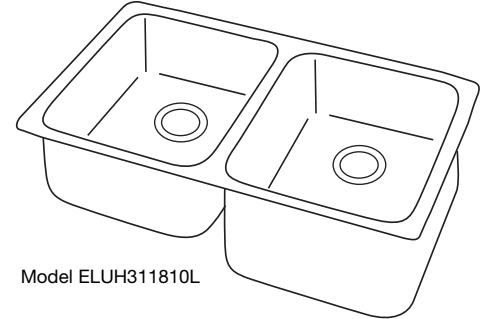

Model ELUH3118