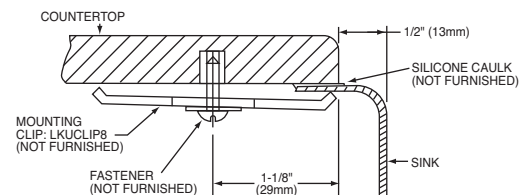

Model ELUH3118

Model ELUH311810L

Model ELUH311810R

Model ELUH3118BAP

Installation Profile

The template provided with each sink provides the only type of installation recommended by Elkay.

SEE OTHER SIDE FOR PRODUCT DIMENSIONS.