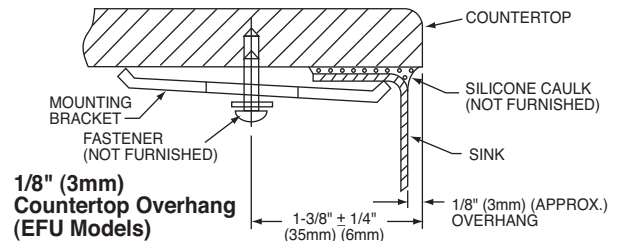

DESIGN FEATURES

Bowl Depth: 10" (254mm).

Coved Corners: Zero radius.

Finish: Exposed surfaces are polished to a bright satin finish.

Underside: Fully protected by heavy duty Sound Guard® under-coating to dampen sound and prevent condensation.

OTHER

Drain Opening: 3-1/2" (89mm).

NOTE: All Elkay undermount sinks are designed to attach to the underside of any solid surface countertop.

This sink complies with ASME A112.19.3.

OPTIONAL ACCESSORIES

Rinsing Baskets: LKWRB1116SS (small bowl), LKWRB1316SS (large bowl), LKWERBSS (large bowl).

Utensil Caddy for Rinsing Basket: LKWUCSS.

Bottom Grid: LKWBG1116SS (small bowl).

Model EFU471810DB

SINK DIMENSIONS*

Model Number	Overall		Inside Large Bowl			Inside Small Bowl			Work Area			Cutout in Countertop	Minimum Cabinet Size
	L	W	L	W	D	L	W	D	L	W	D		
EFU471810DB	47 ¹ / ₄ (1200mm)	18 ¹ / ₂ (470mm)	16 (406mm)	16 (406mm)	10 (254mm)	11 ¹ / ₂ (292mm)	16 (406mm)	10 (254mm)	16 (406mm)	16 (406mm)	1/2 to 1 1/2 (13mm) (38mm)	See Template**	51 (1295mm)

*Length is left to right. Width is front to back.

**Template and countertop mounting clips are packed with every sink.

Installation Profile of EFU Models
The template provided with each EFU sink provides the only type of installation recommended by Elkay.