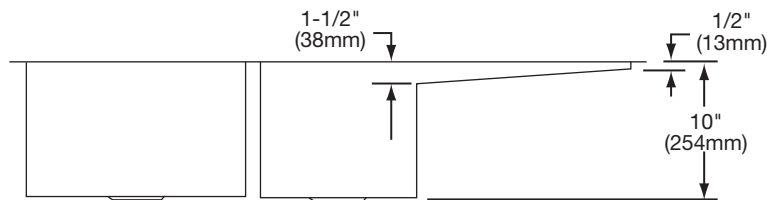

DESIGN FEATURES

Bowl Depth: 10" (254mm).

Coved Corners: Zero radius.

Finish: Exposed surfaces are polished to a bright satin finish.

Underside: Fully protected by heavy duty Sound Guard® under-coating to dampen sound and prevent condensation.

OTHER

Drain Opening: 3-1/2" (89mm).

NOTE: All Elkay undermount sinks are designed to attach to the underside of any solid surface countertop.

This sink complies with ASME A112.19.3.

OPTIONAL ACCESSORIES

Rinsing Baskets: LKWRB1116SS (small bowl), LKWRB1316SS (large bowl), LKWERBSS (large bowl).

Utensil Caddy for Rinsing Basket: LKWUCSS.

Bottom Grid: LKWBG1116SS (small bowl).

Model EFU471810DB

SINK DIMENSIONS*

Model Number	Overall		Inside Large Bowl			Inside Small Bowl			Work Area			Cutout in Countertop	Minimum Cabinet Size
	L	W	L	W	D	L	W	D	L	W	D		
EFU471810DB	47 ¹ / ₄ (1200mm)	18 ¹ / ₂ (470mm)	16 (406mm)	16 (406mm)	10 (254mm)	11 ¹ / ₂ (292mm)	16 (406mm)	10 (254mm)	16 (406mm)	16 (406mm)	1/2 to 1 1/2 (13mm) (38mm)	See Template**	51 (1295mm)

*Length is left to right. Width is front to back.

**Template and countertop mounting clips are packed with every sink.

Installation Profile of EFU Models
The template provided with each EFU sink provides the only type of installation recommended by Elkay.