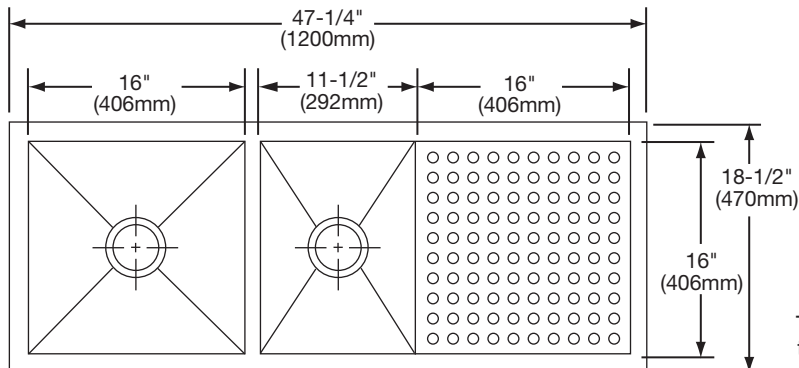

DESIGN FEATURES

Bowl Depth: 10" (254mm).

Coved Corners: Zero radius.

Finish: Exposed surfaces are polished to a bright satin finish.

Underside: Fully protected by heavy duty Sound Guard® under-coating to dampen sound and prevent condensation.

OTHER

Drain Opening: 3-1/2" (89mm).

NOTE: All Elkay undermount sinks are designed to attach to the underside of any solid surface countertop.

This sink complies with ASME A112.19.3.

OPTIONAL ACCESSORIES

Rinsing Baskets: LKWRB1116SS (small bowl), LKWRB1316SS (large bowl), LKWERBSS (large bowl).

Utensil Caddy for Rinsing Basket: LKWUCSS.

Bottom Grid: LKWBG1116SS (small bowl).

Model EFU471810DB

SINK DIMENSIONS*

Model Number	Overall		Inside Large Bowl			Inside Small Bowl			Work Area			Cutout in Countertop	Minimum Cabinet Size
	L	W	L	W	D	L	W	D	L	W	D		
EFU471810DB	47 ¹ / ₄ (1200mm)	18 ¹ / ₂ (470mm)	16 (406mm)	16 (406mm)	10 (254mm)	11 ¹ / ₂ (292mm)	16 (406mm)	10 (254mm)	16 (406mm)	16 (406mm)	1/2 to 1 1/2 (13mm) (38mm)	See Template**	51 (1295mm)

*Length is left to right. Width is front to back.

**Template and countertop mounting clips are packed with every sink.

Installation Profile of EFU Models
The template provided with each EFU sink provides the only type of installation recommended by Elkay.