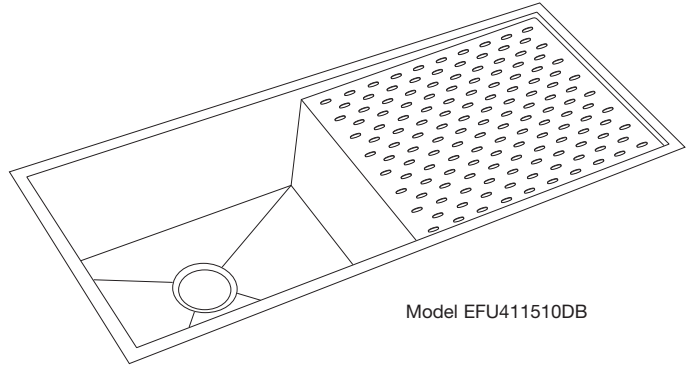

ELKAY®

SPECIFICATIONS

Avado™ Collection

Undermount Single Bowl Sink with Work Area

Model EFU411510DB

GENERAL

Highest quality sink fabricated of #16 (1.6mm) gauge, type 304 (18-8) nickel bearing stainless steel. Reversible design allows the sink to be rotated so the work area may be on the left.

DESIGN FEATURES

Bowl Depth: 10" (254mm).

Coved Corners: Zero radius.

Finish: Exposed surfaces are polished to a bright satin finish.

Underside: Fully protected by heavy duty Sound Guard® under-coating to dampen sound and prevent condensation.

OTHER

Drain Opening: 3-1/2" (89mm).

NOTE: All Elkay undermount sinks are designed to attach to the underside of any solid surface countertop.

This sink complies with ASME A112.19.3.

OPTIONAL ACCESSORIES

Rinsing Baskets: LKW RB2115SS, LKW ERBSS.

Utensil Caddy for Rinsing Basket: LKW UCSS.

Bottom Grid: LKW BG2115SS.

Model EFU411510DB

SINK DIMENSIONS*

Model Number	Overall		Inside Bowl			Work Area			Cutout in Countertop	Minimum Cabinet Size
	L	W	L	W	D	L	W	D		
EFU411510DB	43 1/2" (1105mm)	18 1/4" (464mm)	21" (533mm)	15 3/4" (400mm)	10" (254mm)	20" (508mm)	15 3/4" (400mm)	1/2" to 1 1/2" (13mm) (38mm)	See Template**	48 (1219mm)

*Length is left to right. Width is front to back.

**Template and countertop mounting clips are packed with every sink.