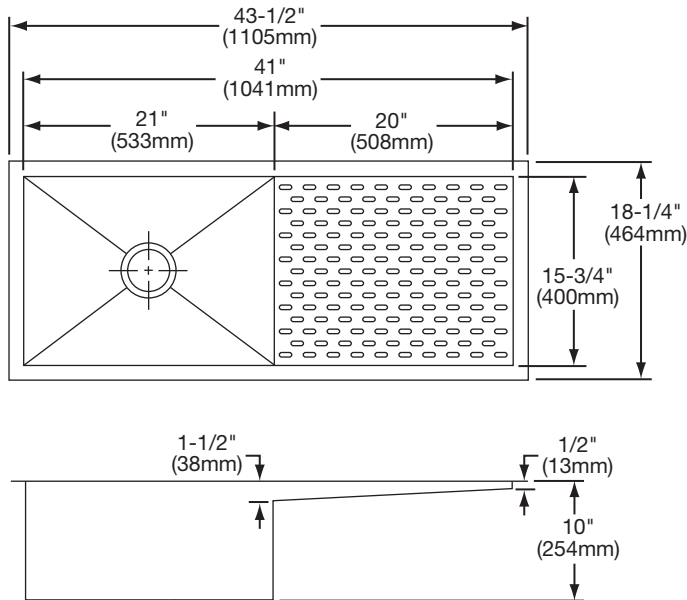

#### DESIGN FEATURES

Bowl Depth: 10" (254mm).

Coved Corners: Zero radius.

Finish: Exposed surfaces are polished to a bright satin finish.

Underside: Fully protected by heavy duty Sound Guard<sup>®</sup> under-coating to dampen sound and prevent condensation.

#### OTHER

Drain Opening: 3-1/2" (89mm).

NOTE: All Elkay undermount sinks are designed to attach to the underside of any solid surface countertop.

This sink complies with ASME A112.19.3.

#### SINK DIMENSIONS\*

Model Number	Overall		Inside Bowl			Work Area			Cutout in Countertop	Minimum Cabinet Size
	L	W	L	W	D	L	W	D		
EFU411510DB	43 1/2" (1105mm)	18 1/4" (464mm)	21" (533mm)	15 3/4" (400mm)	10" (254mm)	20" (508mm)	15 3/4" (400mm)	1/2" to 1 1/2" (13mm) (38mm)	See Template**	48 (1219mm)

\*Length is left to right. Width is front to back.

\*\*Template and countertop mounting clips are packed with every sink.

Model EFU411510DB Illustrated