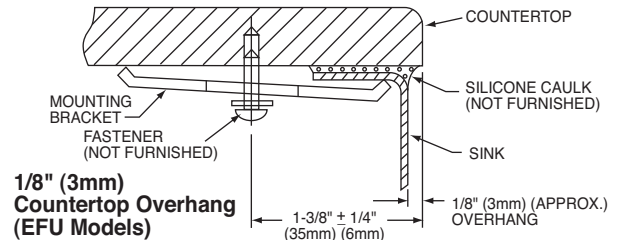

In keeping with our policy of continuing product improvement, Elkay reserves the right to change product specifications without notice. Please visit elkayusa.com for most current version of Elkay product specification sheets.

This specification describes an Elkay product with design, quality and functional benefits to the user. When making a comparison of other producers' offerings, be certain these features are not overlooked.

Elkay

elkayusa.com

2222 Camden Court
Oak Brook, IL 60523

Printed in U.S.A.
©2008 Elkay

(Rev. 7/08) 1-220B