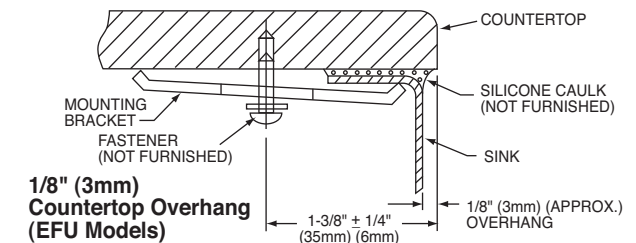

Utensil Caddy for Rinsing Basket: LKWUCSS.

Bottom Grid: LKWBG1116SS (small bowl).

SINK DIMENSIONS*

Model Number	Overall		Inside Large Bowl			Inside Small Bowl			Work Area			Cutout in Countertop	Minimum Cabinet Size
	L	W	L	W	D	L	W	D	L	W	D		
EFU401810CDB	40 (1016mm)	18 1/2 (470mm)	16 (406mm)	16 (406mm)	10 (254mm)	11 1/2 (292mm)	16 (406mm)	10 (254mm)	10 (254mm)	16 (406mm)	1/2 (13mm)	See Template**	45 (1145mm)

*Length is left to right. Width is front to back.

**Template and countertop mounting clips are packed with every sink.

Model EFU401810CDB

Installation Profile of EFU Models

The template provided with each EFU sink provides the only type of installation recommended by Elkay.