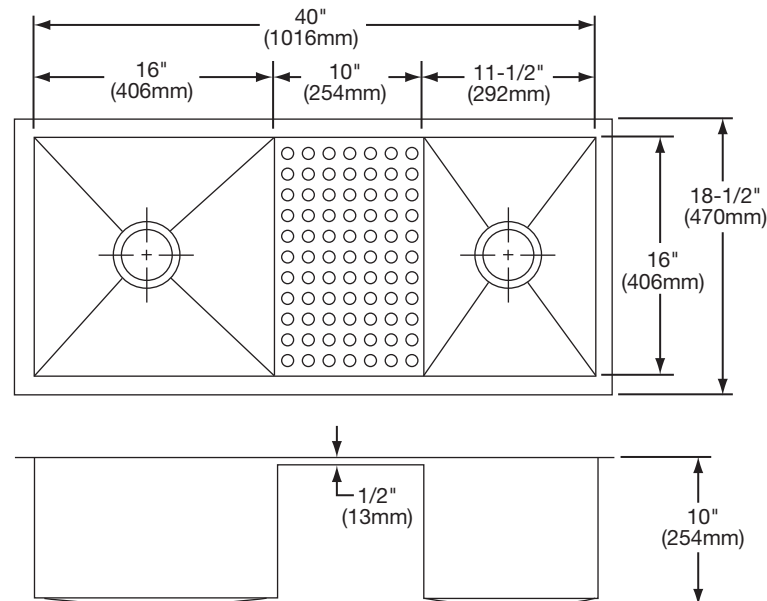

DESIGN FEATURES

Bowl Depth: 10" (254mm).

Coved Corners: Zero radius.

Finish: Exposed surfaces are polished to a bright satin finish.

Underside: Fully protected by heavy duty Sound Guard[®] under-coating to dampen sound and prevent condensation.

OTHER

Drain Opening: 3-1/2" (89mm).

NOTE: All Elkay undermount sinks are designed to attach to the underside of any solid surface countertop.

This sink complies with ASME A112.19.3.

OPTIONAL ACCESSORIES

Rinsing Baskets: LKWRB1116SS (small bowl), LKWRB1316SS (large bowl), LKWERBSS (large bowl).

Utensil Caddy for Rinsing Basket: LKWUCSS.

Bottom Grid: LKWBG1116SS (small bowl).

SINK DIMENSIONS*

Model Number	Overall		Inside Large Bowl			Inside Small Bowl			Work Area			Cutout in Countertop	Minimum Cabinet Size
	L	W	L	W	D	L	W	D	L	W	D		
EFU401810CDB	40 (1016mm)	18 1/2 (470mm)	16 (406mm)	16 (406mm)	10 (254mm)	11 1/2 (292mm)	16 (406mm)	10 (254mm)	10 (254mm)	16 (406mm)	1/2 (13mm)	See Template**	45 (1145mm)

*Length is left to right. Width is front to back.

**Template and countertop mounting clips are packed with every sink.

Model EFU401810CDB

Installation Profile of EFU Models

The template provided with each EFU sink provides the only type of installation recommended by Elkay.