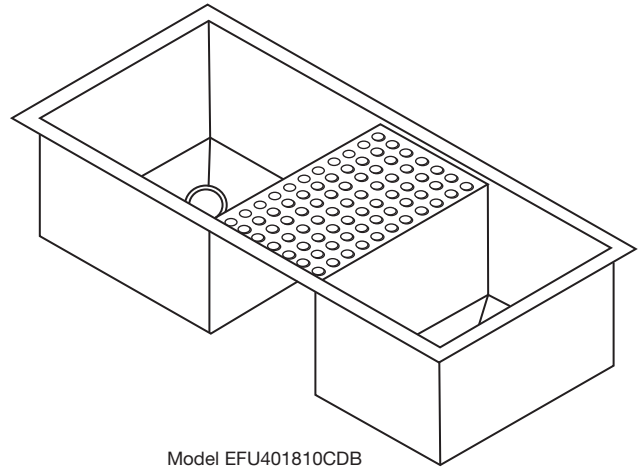

DESIGN FEATURES

Bowl Depth: 10" (254mm).

Coved Corners: Zero radius.

Finish: Exposed surfaces are polished to a bright satin finish.

Underside: Fully protected by heavy duty Sound Guard[®] under-coating to dampen sound and prevent condensation.

OTHER

Drain Opening: 3-1/2" (89mm).

NOTE: All Elkay undermount sinks are designed to attach to the underside of any solid surface countertop.

This sink complies with ASME A112.19.3.

OPTIONAL ACCESSORIES

Rinsing Baskets: LKWRB1116SS (small bowl), LKWRB1316SS (large bowl), LKWERBSS (large bowl).

Utensil Caddy for Rinsing Basket: LKWUCSS.

Bottom Grid: LKWBG1116SS (small bowl).

SINK DIMENSIONS*

Model Number	Overall		Inside Large Bowl			Inside Small Bowl			Work Area			Cutout in Countertop	Minimum Cabinet Size
	L	W	L	W	D	L	W	D	L	W	D		
EFU401810CDB	40 (1016mm)	18 1/2 (470mm)	16 (406mm)	16 (406mm)	10 (254mm)	11 1/2 (292mm)	16 (406mm)	10 (254mm)	10 (254mm)	16 (406mm)	1/2 (13mm)	See Template**	45 (1145mm)

*Length is left to right. Width is front to back.

**Template and countertop mounting clips are packed with every sink.

Model EFU401810CDB

Installation Profile of EFU Models

The template provided with each EFU sink provides the only type of installation recommended by Elkay.