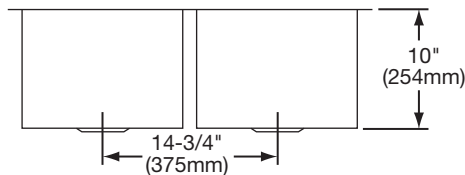

Utensil Caddy for Rinsing Basket: LKWUCSS.

Bottom Grid: LKWOBG1316SS.

SINK DIMENSIONS*

| Model Number | Overall | | Inside Each Bowl | | | Cutout in Countertop | Minimum Cabinet Size |
|--------------|---|---|---|---------------|---------------|----------------------|----------------------|
| | L | W | L | W | D | | |
| EFU311810 | 30 ³ / ₄ (781mm) | 18 ¹ / ₂ (470mm) | 13 ¹ / ₂ (343mm) | 16 (406mm) | 10 (254mm) | See Template** | 36 (914mm) |

*Length is left to right. Width is front to back.

**Template and countertop mounting clips are packed with every sink.

Model EFU311810

Model EFU311810 Illustrated

Installation Profile of EFU Models

The template provided with each EFU sink provides the only type of installation recommended by Elkay.