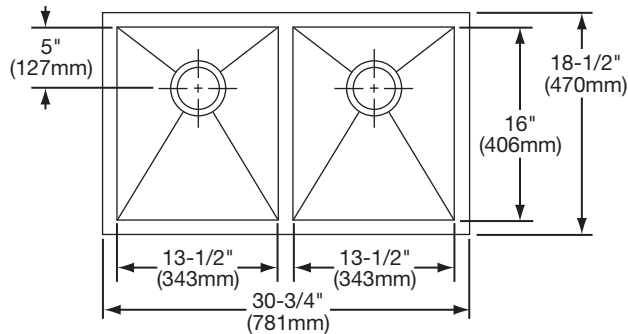

OTHER

Drain Opening: 3-1/2" (89mm).

NOTE: All Elkay undermount sinks are designed to attach to the underside of any solid surface countertop.

This sink complies with ASME A112.19.3.

OPTIONAL ACCESSORIES

Rinsing Baskets: LKWRB1316SS, LKWERBSS.

Utensil Caddy for Rinsing Basket: LKWUCSS.

Bottom Grid: LKWOBG1316SS.

SINK DIMENSIONS*

| Model Number | Overall | | Inside Each Bowl | | | Cutout in Countertop | Minimum Cabinet Size |
|--------------|---|---|---|---------------|---------------|----------------------|----------------------|
| | L | W | L | W | D | | |
| EFU311810 | 30 ³ / ₄ (781mm) | 18 ¹ / ₂ (470mm) | 13 ¹ / ₂ (343mm) | 16 (406mm) | 10 (254mm) | See Template** | 36 (914mm) |

*Length is left to right. Width is front to back.

**Template and countertop mounting clips are packed with every sink.

Model EFU311810

Model EFU311810 Illustrated

Installation Profile of EFU Models

The template provided with each EFU sink provides the only type of installation recommended by Elkay.