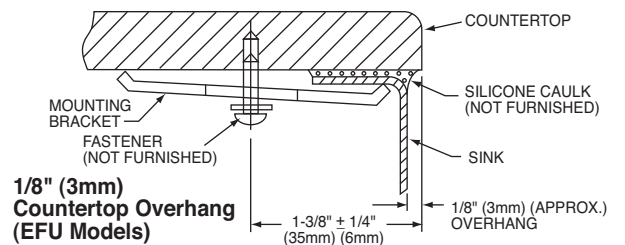

Utensil Caddy for Rinsing Basket: LKWUCSS.

Bottom Grid: LKWOBG1316SS.

SINK DIMENSIONS*

| Model Number | Overall | | Inside Each Bowl | | | Cutout in Countertop | Minimum Cabinet Size |
|--------------|---|---|---|---------------|---------------|----------------------|----------------------|
| | L | W | L | W | D | | |
| EFU311810 | 30 ³ / ₄ (781mm) | 18 ¹ / ₂ (470mm) | 13 ¹ / ₂ (343mm) | 16 (406mm) | 10 (254mm) | See Template** | 36 (914mm) |

*Length is left to right. Width is front to back.

**Template and countertop mounting clips are packed with every sink.

Model EFU311810

Model EFU311810 Illustrated

Installation Profile of EFU Models

The template provided with each EFU sink provides the only type of installation recommended by Elkay.