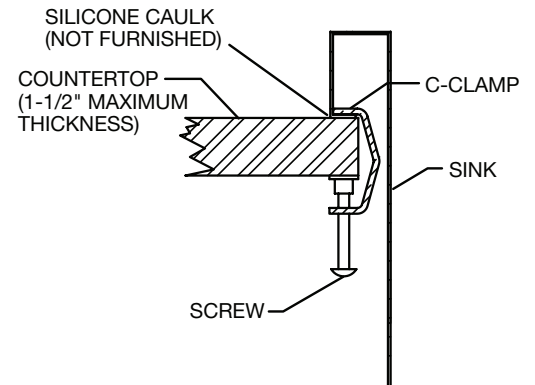

DESIGN FEATURES

Bowl Depth: 11" (280mm).

Coved Corners: Zero radius.

Rim Height: 1" (235mm).

Finish: Exposed surfaces are polished to a bright satin finish.

Maximum Countertop Thickness: 1-1/2" (38mm).

Underside: Fully protected by heavy duty Sound Guard[®] undercoating designed to prevent condensation and dampen sound.

OTHER

Drain Opening: 3-1/2" (89mm).

Sink complies with ASME A112.19.3.

Model EFTS311811

SINK DIMENSIONS*

Model Number	Overall		Inside Bowl			Drain Opening	Cutout in Countertop [1/2" (38mm) Corner Radius]		Minimum Cabinet Size
	L	W	L	W	D		L	W	
EFTS311811	31 (788mm)	18 (417mm)	29 (737mm)	16 (406mm)	11 (280mm)	3 1/2 (89mm)	30 1/8 (765mm)	17 1/8 (435mm)	36 (914)

*Length is left to right. Width is front to back.

Model LKCB1416HW

Model LKLOBG2916SS

Model LKDTD1416SS

Model LKDTD1605SS

Installation Profile

In keeping with our policy of continuing product improvement, Elkay reserves the right to change product specifications without notice. Please visit elkayusa.com for most current version of Elkay product specification sheets.