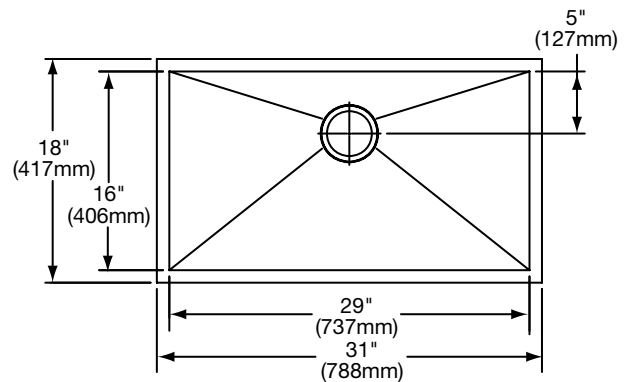

DESIGN FEATURES

Bowl Depth: 11" (280mm).

Coved Corners: Zero radius.

Rim Height: 1" (235mm).

Finish: Exposed surfaces are polished to a bright satin finish.

Maximum Countertop Thickness: 1-1/2" (38mm).

Underside: Fully protected by heavy duty Sound Guard[®] undercoating designed to prevent condensation and dampen sound.

OTHER

Drain Opening: 3-1/2" (89mm).

Sink complies with ASME A112.19.3.

Model EFTS311811

SINK DIMENSIONS*

Model Number	Overall		Inside Bowl			Drain Opening	Cutout in Countertop [1/2" (38mm) Corner Radius]		Minimum Cabinet Size
	L	W	L	W	D		L	W	
EFTS311811	31 (788mm)	18 (417mm)	29 (737mm)	16 (406mm)	11 (280mm)	3 1/2 (89mm)	30 1/8 (765mm)	17 1/8 (435mm)	36 (914)

*Length is left to right. Width is front to back.

OPTIONAL ACCESSORIES*

Model Number	Description	Overall			Material
		L	W	Depth/Thickness	
LKCB1416HW	Cutting Board	15 (381mm)	16 (406mm)	1 (25mm)	Hardwood
LKLOBG2916SS	Bottom Grid	28 (711mm)	15 (381mm)	3/4 (19mm)	Stainless Steel
LKDTD1416SS	Drain Tray	14 7/8 (378mm)	16 7/8 (429mm)	3 (76mm)	Stainless Steel
LKDTD1605SS	Drain Tray	14 6 7/8 (429mm)	5 3/16 (148mm)	3 (76mm)	Stainless Steel

*Length is left to right. Width is front to back.

Model LKCB1416HW

Model LKLOBG2916SS

Model LKDTD1416SS

Model LKDTD1605SS

Installation Profile

In keeping with our policy of continuing product improvement, Elkay reserves the right to change product specifications without notice. Please visit elkayusa.com for most current version of Elkay product specification sheets.