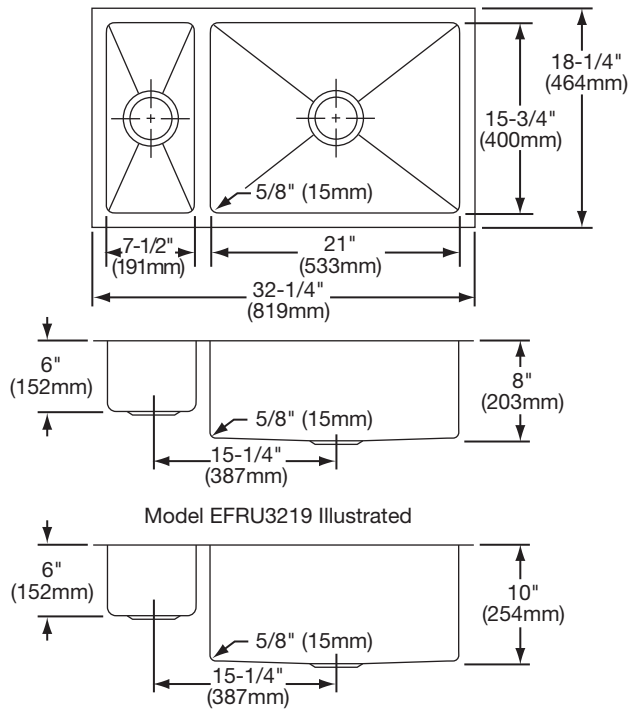

DESIGN FEATURES

Bowl Depth: 8" (203mm) large bowl, 6" (152mm) small bowl (EFRU3219), 10" (254mm) large bowl, 6" (152mm) small bowl (EFRU321910).

Coved Corners: Approximately 5/8" (15mm).

Finish: Exposed surfaces are polished to a bright satin finish.

Model EFRU321910

SINK DIMENSIONS*

Model Number	Overall		Inside Small Bowl			Inside Large Bowl			Cutout in Countertop	Minimum Cabinet Size
	L	W	L	W	D	L	W	D		
EFRU3219	32 ¹ / ₄ (819mm)	18 ¹ / ₄ (464mm)	7 ¹ / ₂ (191mm)	15 ³ / ₄ (400mm)	6 (152mm)	21 (533mm)	15 ³ / ₄ (400mm)	8 (203mm)	See Template**	36 (914mm)
EFRU321910	32 ¹ / ₄ (819mm)	18 ¹ / ₄ (464mm)	7 ¹ / ₂ (191mm)	15 ³ / ₄ (400mm)	6 (152mm)	21 (533mm)	15 ³ / ₄ (400mm)	10 (254mm)	See Template**	36 (914mm)

*Length is left to right. Width is front to back.

**Template and countertop mounting clips are packed with every sink.

Model EFRU3219 Illustrated

Model EFRU321910 Illustrated

Installation Profile of EFRU Models