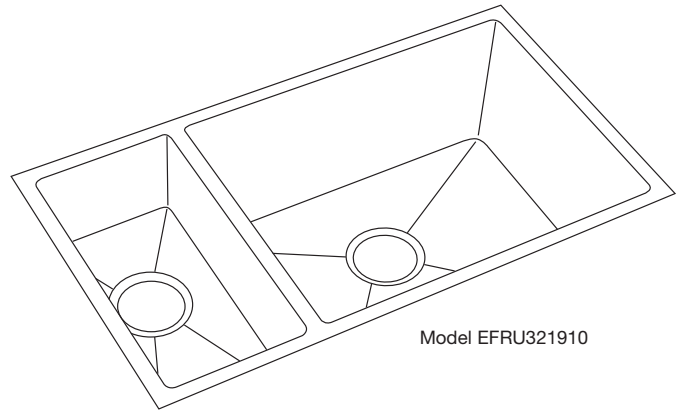

DESIGN FEATURES

Bowl Depth: 8" (203mm) large bowl, 6" (152mm) small bowl (EFRU3219), 10" (254mm) large bowl, 6" (152mm) small bowl (EFRU321910).

Coved Corners: Approximately 5/8" (15mm).

Finish: Exposed surfaces are polished to a bright satin finish.

Underside: Fully protected by heavy duty Sound Guard[®] undercoating designed to prevent condensation and dampen sound.

OTHER

Drain Opening: 3-1/2" (89mm).

NOTE: All Elkay undermount sinks are designed to attach to the underside of any solid surface countertop.

Model EFRU321910

SINK DIMENSIONS*

Model Number	Overall		Inside Small Bowl			Inside Large Bowl			Cutout in Countertop	Minimum Cabinet Size
	L	W	L	W	D	L	W	D		
EFRU3219	32 ¹ / ₄ (819mm)	18 ¹ / ₄ (464mm)	7 ¹ / ₂ (191mm)	15 ³ / ₄ (400mm)	6 (152mm)	21 (533mm)	15 ³ / ₄ (400mm)	8 (203mm)	See Template**	36 (914mm)
EFRU321910	32 ¹ / ₄ (819mm)	18 ¹ / ₄ (464mm)	7 ¹ / ₂ (191mm)	15 ³ / ₄ (400mm)	6 (152mm)	21 (533mm)	15 ³ / ₄ (400mm)	10 (254mm)	See Template**	36 (914mm)