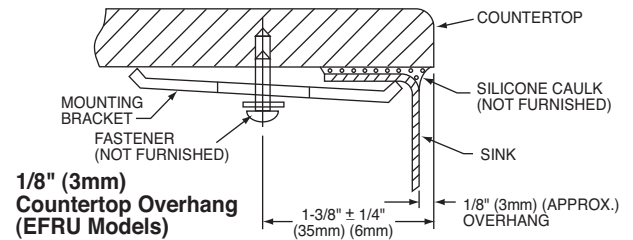

Model EFRU321910

SINK DIMENSIONS*

Model Number	Overall		Inside Small Bowl			Inside Large Bowl			Cutout in Countertop	Minimum Cabinet Size
	L	W	L	W	D	L	W	D		
EFRU3219	32 ¹ / ₄ (819mm)	18 ¹ / ₄ (464mm)	7 ¹ / ₂ (191mm)	15 ³ / ₄ (400mm)	6 (152mm)	21 (533mm)	15 ³ / ₄ (400mm)	8 (203mm)	See Template**	36 (914mm)
EFRU321910	32 ¹ / ₄ (819mm)	18 ¹ / ₄ (464mm)	7 ¹ / ₂ (191mm)	15 ³ / ₄ (400mm)	6 (152mm)	21 (533mm)	15 ³ / ₄ (400mm)	10 (254mm)	See Template**	36 (914mm)

*Length is left to right. Width is front to back.

**Template and countertop mounting clips are packed with every sink.

Model EFRU3219 Illustrated

Model EFRU321910 Illustrated

Installation Profile of EFRU Models

The template provided with each EFRU sink provides the only type of installation recommended by Elkay.

1/8" (3mm)
Countertop Overhang
(EFRU Models)

In keeping with our policy of continuing product improvement, Elkay reserves the right to change product specifications without notice. Please visit elkayusa.com for most current version of Elkay product specification sheets.