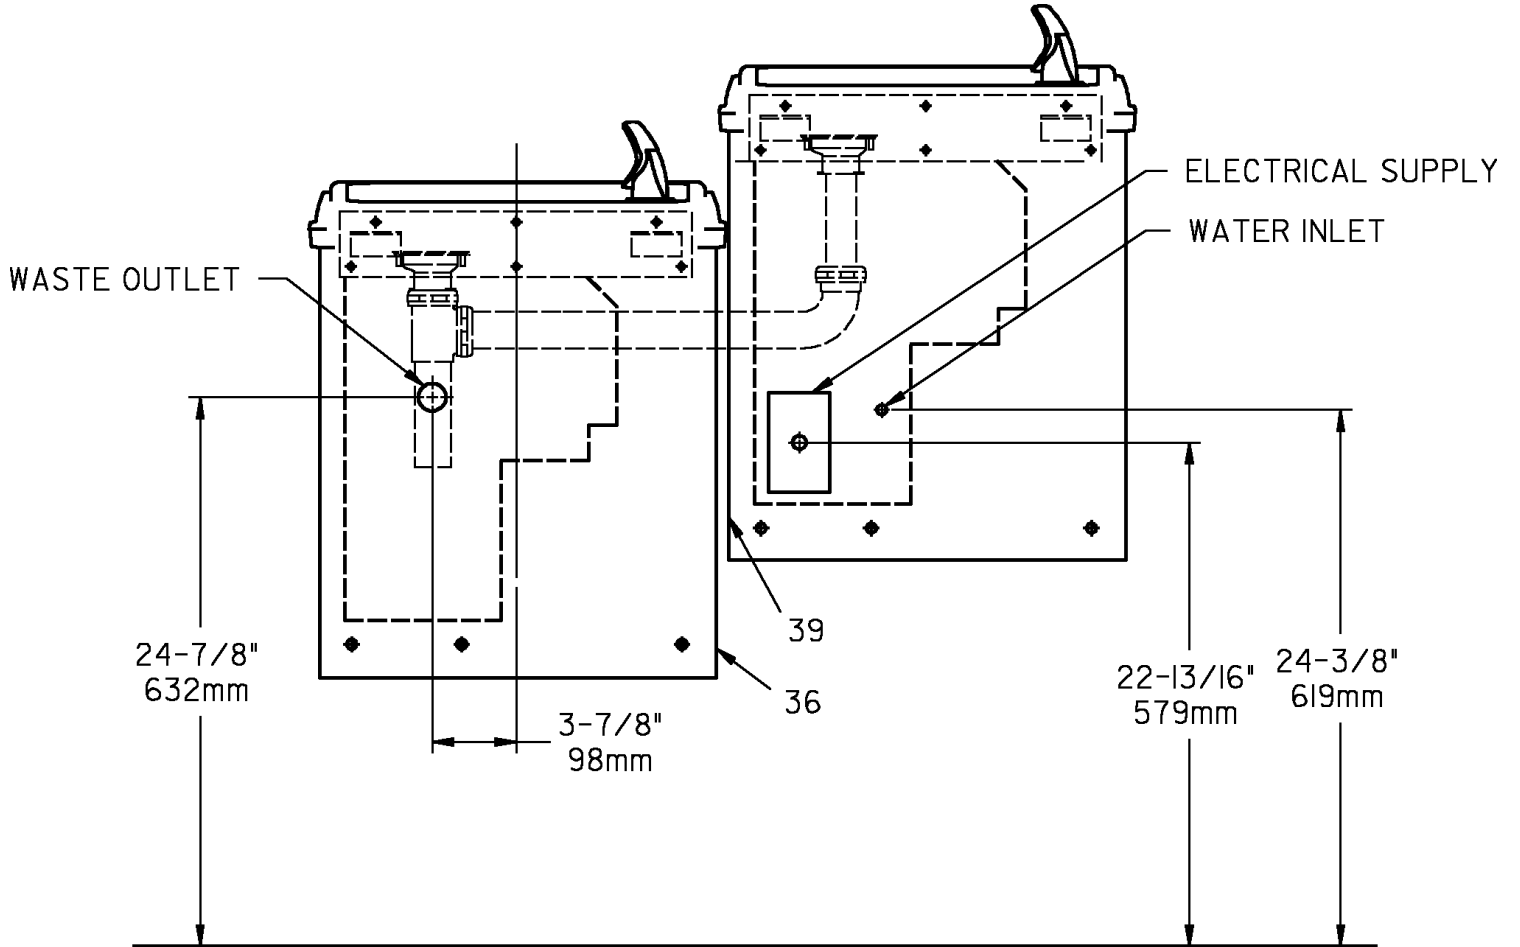

**SUPPLEMENTAL SHEET**  
 Use with 97061C--Installation, Care & Use Manual

**EBFATLR PANEL -- PARTS LIST**

COLOR TABLE		
PANEL COLOR	Item No.36 Part No.	Item No.39 Part No.
Gray Beige	27386C	27372C
Stainless Stl	27384C	27370C