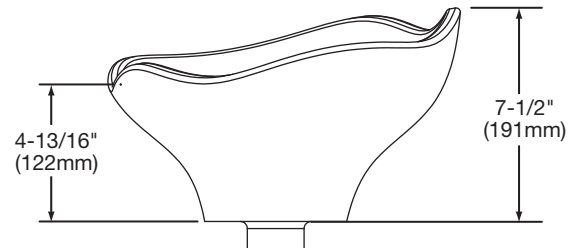

#### DESIGN FEATURES

Bowl Depth: 4-5/16" (110mm).

Height above countertop: 7-1/2" (191mm).

Finish: Bronze aged finish. Ledge is polished to a bright finish. Each original, hand crafted, cast brass sink is unique in texture, color and finish. Surface features such as pits, pockets and depressions, veining and flow strata and varying color are part of the hand crafting process and essential to the unique individuality that each vessel expresses. Cast brass sinks have a living finish that will develop a natural and desired patina over time and use. See Use and Care Guide for cleaning instructions.

#### OTHER

Integral drain has female threading for standard 1-1/4" (32mm) tailpiece.

Installation: Rests on the countertop.

See illustrated profile below. Product does not have an overflow. Observe all local installation codes.

#### SINK DIMENSIONS\*

Model Number	Overall		Inside Bowl			Cutout in Countertop	Minimum Cabinet Size
	L	W	L	W	D		
ECB1812BA	18 <sup>7</sup> / <sub>16</sub> " (468mm)	11 <sup>1</sup> / <sub>2</sub> " (292mm)	17 <sup>7</sup> / <sub>16</sub> " (443mm)	10 <sup>1</sup> / <sub>2</sub> " (267mm)	4 <sup>13</sup> / <sub>16</sub> " (122mm)	See Template**	24" (610mm)

\*Length is left to right. Width is front to back.

\*\*Template and mounting hardware are packed with every sink.

Model ECB1812BA