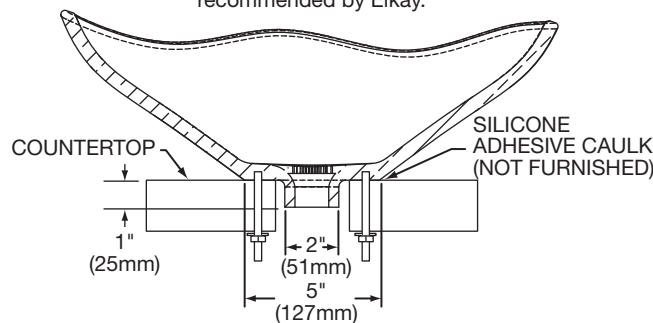

Installation Profile of Model ECB1812BA

This is the only type of installation recommended by Elkay.

In keeping with our policy of continuing product improvement, Elkay reserves the right to change product specifications without notice. Please visit elkayusa.com for most current version of Elkay product specification sheets.

This specification describes an Elkay product with design, quality and functional benefits to the user. When making a comparison of other producers' offerings, be certain these features are not overlooked.

Elkay

elkayusa.com

2222 Camden Court
Oak Brook, IL 60523

Printed in U.S.A.
©2008 Elkay

(Rev. 7/08) 1-235A