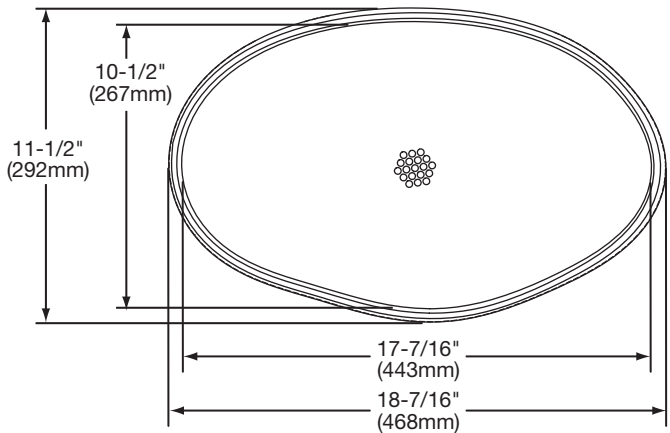

#### DESIGN FEATURES

Bowl Depth: 4-5/16" (110mm).

Height above countertop: 7-1/2" (191mm).

Finish: Bronze aged finish. Ledge is polished to a bright finish. Each original, hand crafted, cast brass sink is unique in texture, color and finish. Surface features such as pits, pockets and depressions, veining and flow strata and varying color are part of the hand crafting process and essential to the unique individuality that each vessel expresses. Cast brass sinks have a living finish that will develop a natural and desired patina over time and use. See Use and Care Guide for cleaning instructions.

#### OTHER

Integral drain has female threading for standard 1-1/4" (32mm) tailpiece.

Installation: Rests on the countertop.

See illustrated profile below. Product does not have an overflow. Observe all local installation codes.

#### SINK DIMENSIONS\*

Model Number	Overall		Inside Bowl			Cutout in Countertop	Minimum Cabinet Size
	L	W	L	W	D		
ECB1812BA	18 <sup>7</sup> / <sub>16</sub> " (468mm)	11 <sup>1</sup> / <sub>2</sub> " (292mm)	17 <sup>7</sup> / <sub>16</sub> " (443mm)	10 <sup>1</sup> / <sub>2</sub> " (267mm)	4 <sup>13</sup> / <sub>16</sub> " (122mm)	See Template**	24" (610mm)

\*Length is left to right. Width is front to back.

\*\*Template and mounting hardware are packed with every sink.

Model ECB1812BA